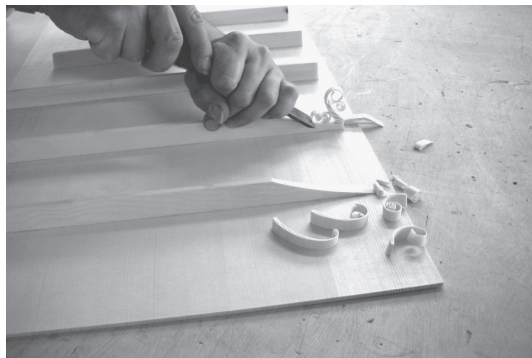

THE PARIS WORKSHOP

EARLY KEYBOARD INSTRUMENTS FOR PROFESSIONAL AND AMATEUR BUILDERS

Building your own harpsichord is no longer a dream.

We offer to share our knowledge with you so you can experience the exciting adventure of creating a fine musical instrument with your own hands, seeing it take shape little by little, and being the first to hear its sound.

Please visit our display at the exhibition and meet our two North American agents:

Anne Acker
+1 912 704 3048
www.annesharpsichords.com

Gerald Self
+1 210 296 8294
www.gselfharpsichords.com

*From our series of
Ruckers construction pictures:
Shaping the ends of the ribs*